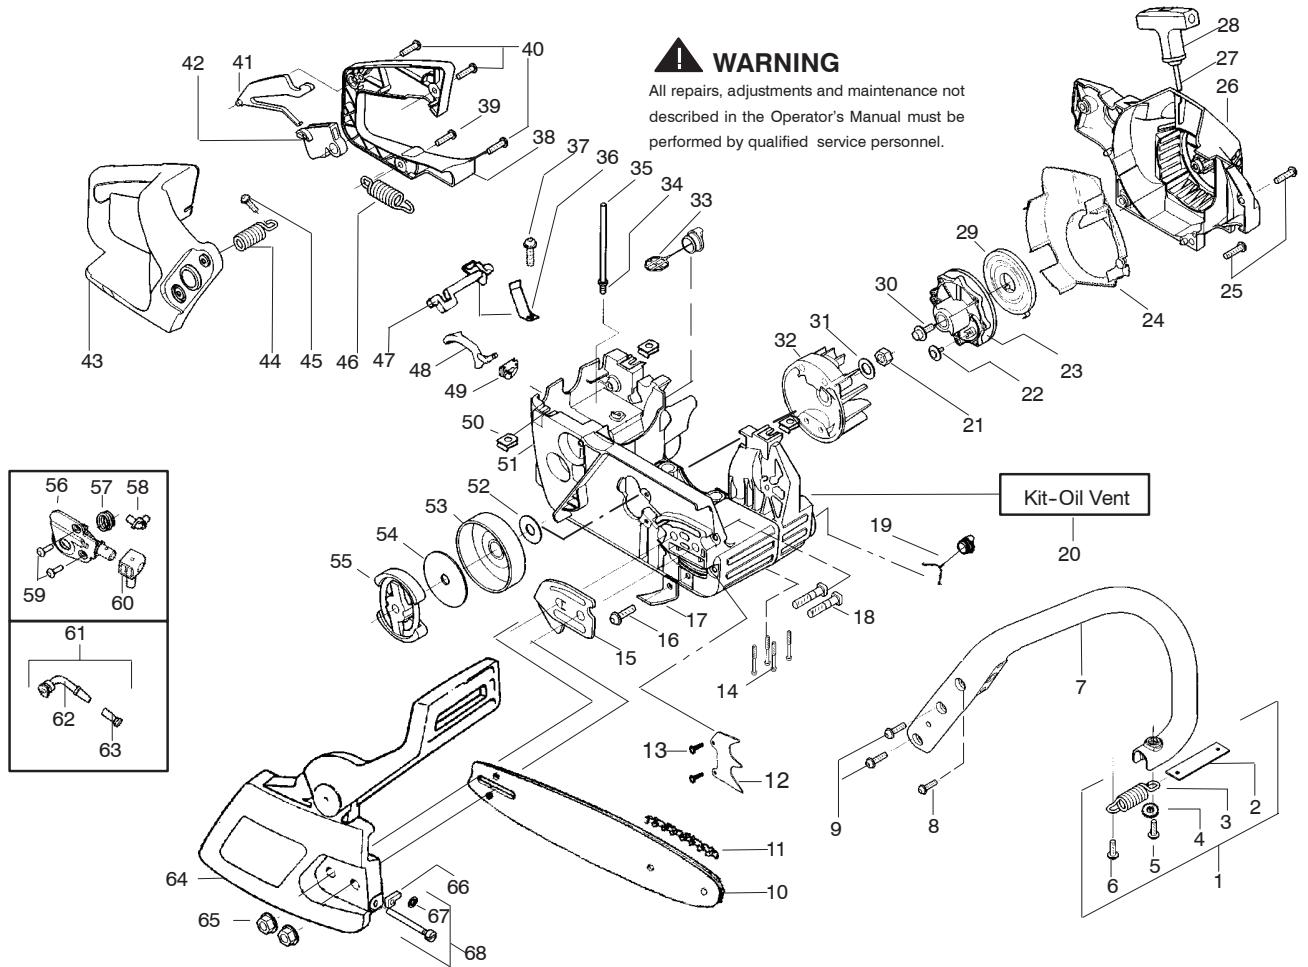

PARTS LIST NO. 545103487		McCULLOCH.® PARTS LIST	CHAIN SAW MODEL(S) Mac 4-18XT	
DATE 6/09/09	Replaces 545103487 - 5/28/08		Note: Illustration may differ from actual model due to design changes	PAGE NO. 1

Ref.	Part No.	Description	Ref.	Part No.	Description	Ref.	Part No.	Description
1.	530059667	Assy.-Isolator	27.	530069232	Kit - Rope	52.	530015907	Washer-Thrust
2.	530047608	Limiter Strap	28.	530056402	Handle-Starter	53.	530047061	Assy.-Clutch Drum w/bearing
3.	530059668	Spring-Isolator	29.	530027531	Spring-Recoil	54.	530015611	Washer-Clutch
4.	530015158	Washer	30.	530015920	Screw	55.	530014949	Assy. Clutch
5.	530016018	Screw	31.	530015127	Washer-Flywheel	56.	530071259	Kit - Oil Pump (incl. 57,58,60)
6.	530015843	Screw	32.	530047534	Assy-Flywheel	57.	530037820	Gear-Worm Spring
7.	545048001	Front Handle	33.	530047192	Assy-Fuel Cap	58.	530049477	Elbow-Oil Pickup
8.	530015940	Screw	34.	530023877	Fitting-fuel line	59.	530016064	Screw
9.	530015814	Screw	35.	530069216	Kit-Fuel line (large)	60.	530019206	Seal Block
10.	530044691	Bar - 14"	36.	530016149	Spring-Switch	61.	530047663	Assy-Oil Pick-up (Incl. 62,63)
11.	530051538	Chain - 14"	37.	530015775	Screw	62.	530038373	Pick-up Oiler
12.	530014381	Kit-Spike (Incl. 13)	38.	530047581	Cover-Rear Handle	63.	530056533	Filter-Oil
13.	530016439	Screw	39.	530015886	Screw	64.	545139901	Assy.-Chain Brake
14.	530016132	Screw	40.	530015906	Screw	65.	530015917	Nut-Bar Mounting
15.	530038238	Plate-Bar Mount.	41.	530036098	Throttle Lockout	66.	530015826	Pin-Bar Adjust
16.	530015814	Screw	42.	530036097	Trigger-Throttle	67.	530038593	Retainer
17.	530029850	Chain Catcher	43.	545025001	Handle - Rear	68.	530069611	Kit-Bar Adjusting (incl. # 66,67)
18.	530016133	Bolt-Bar	44.	530071958	Kit-Isolator (Upper)			
19.	530057236	Assy-Oil Cap	45.	530015875	Screw			
20.	530071666	Kit-Oil Vent	46.	530059668	Spring-Isolator			
21.	530016134	Nut-Flywheel	47.	530057473	Lever-Switch			
22.	530016080	Screw	48.	530057474	Lever-Choke			
23.	530037817	Starter Pulley	49.	530049005	Grommet-Knob			
24.	530055723	Baffle - Air	50.	530015922	Nut-"U"-Type			
25.	530015892	Screw	51.	530058730	Assy-Chassis (fuel lines and caps)			
26.	530056333	Housing-Fan						

✓ = NEW PART NUMBER FOR THIS IPL

* = REFER TO THE SERVICE REFERENCE INDICATED FOR MORE INFORMATION. (LOCATED AT END OF IPL)