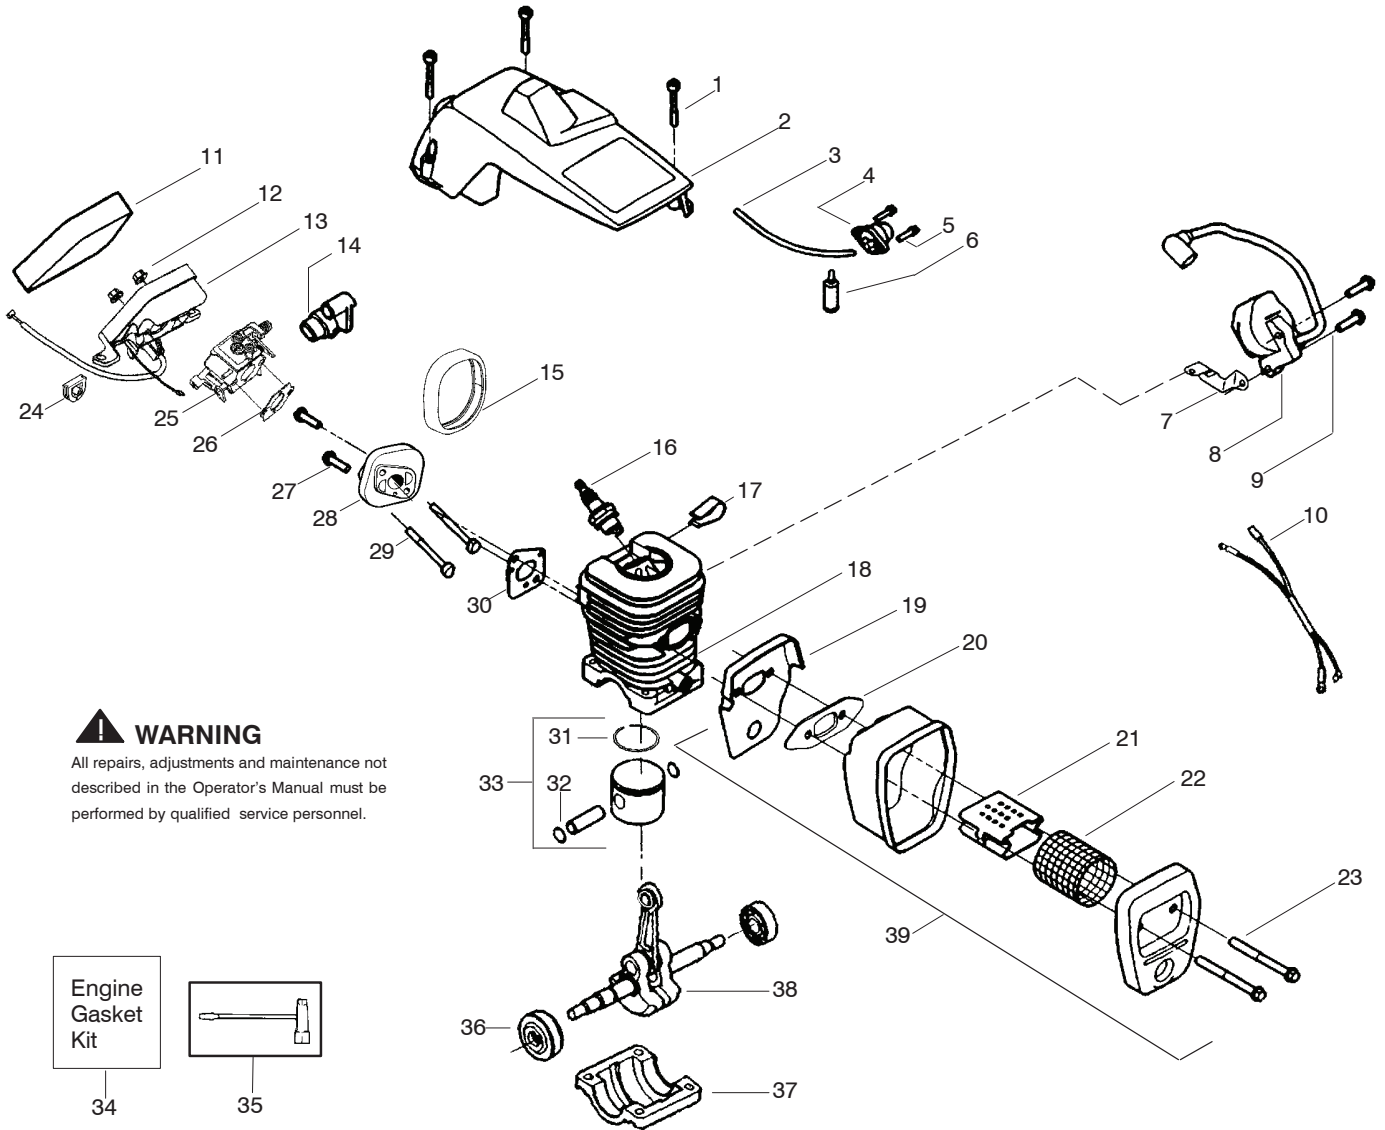

✓ = NEW PART NUMBER FOR THIS IPL

* = REFER TO THE SERVICE REFERENCE INDICATED FOR MORE INFORMATION. (LOCATED AT END OF IPL)

PARTS LIST NO. 545103487		McCULLOCH.® PARTS LIST	CHAIN SAW MODEL(S) Mac 4-18XT
DATE 6/09/09	Replaces 545103487 - 5/28/08		NOTE: Illustration may differ from actual model due to design changes